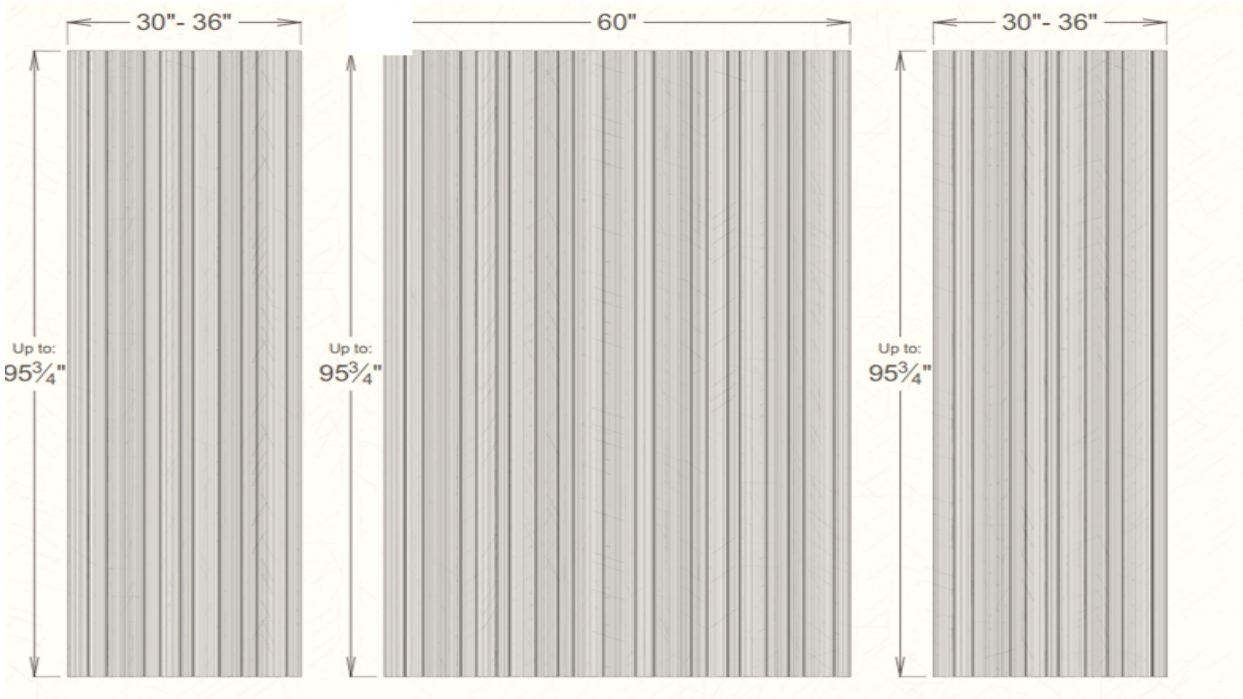

Vertical Vision

Standard Features:

- Up to 96" (244 cm) Max height.
- Back Wall: 60" (152 cm) Max width.
- Side Walls: Up to 36" (91 cm) Max width.
- ¼ Nominal thickness.
- Matte Finish.

Optional Accessories:

- 2 x 1 ¼" x up to 96" Trim Strips
- 2 x ¾" x up to 96" Trim Strips
- Soap Dishes
- Shampoo Shelves
- Foot Rests
- Accessorie ledge