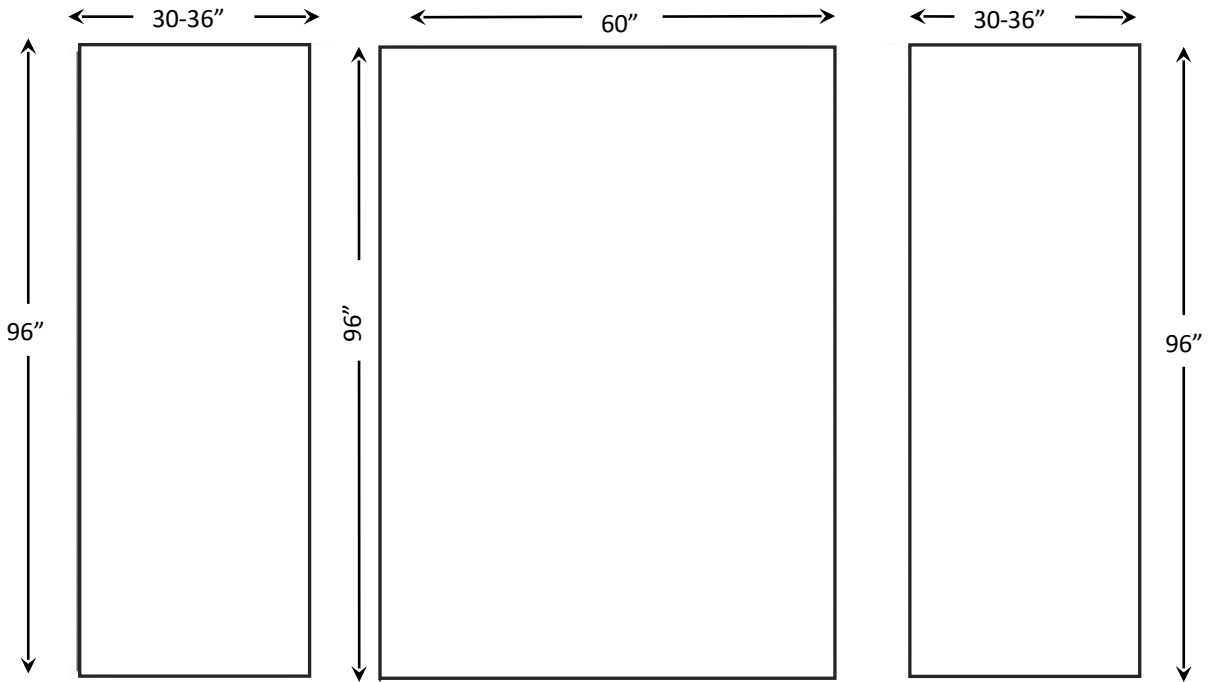

Smooth

Standard Features:

- Up to 96" (244 cm) Max height.
- Back Wall: 60" (152 cm) Max width.
- Side Walls: Up to 36" (91 cm) Max width.
- ¼ Nominal thickness.
- Gloss & Matte Finish.

Optional Accesories:

- 2 x 1 ¼" x up to 96" Trim Strips
- 2 x ¾" x up to 96" Trim Strips
- Soap Dishes
- Shampoo Shelves
- Foot Rests
- Accesorie ledge