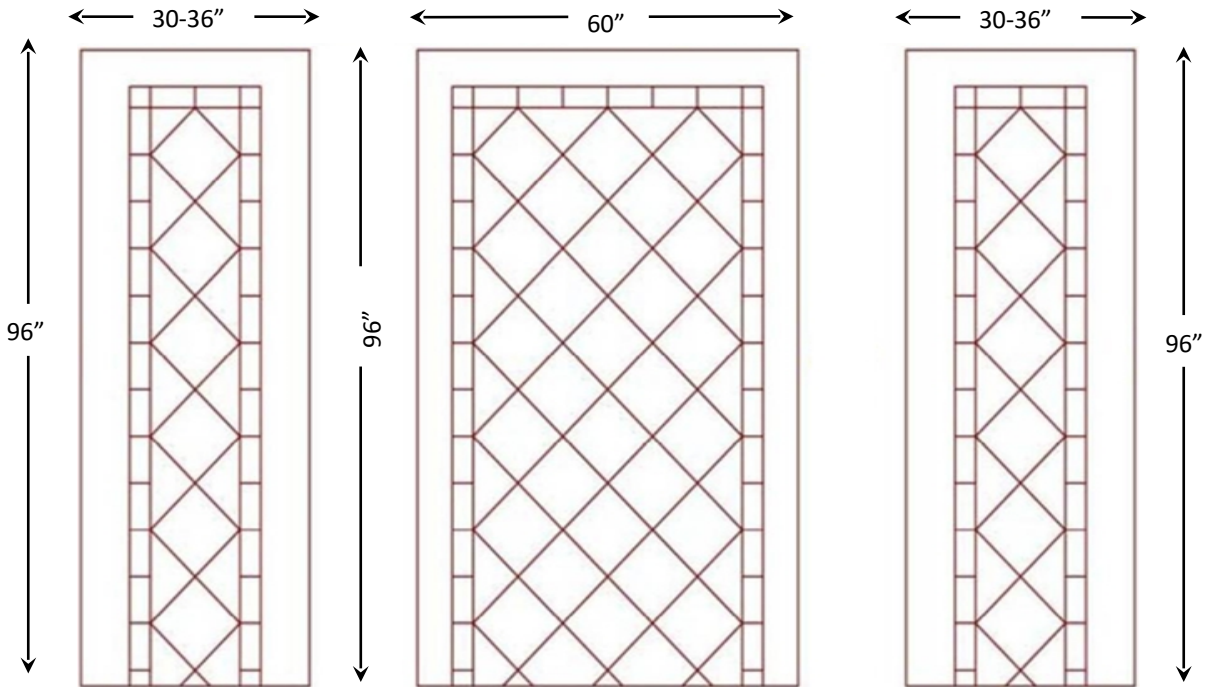

Diamond

Standard Features:

- Up to 96" (244 cm) Max height.
- Back Wall: 60" (152 cm) Max width.
- Side Walls: Up to 36"(91 cm) Max width.
- ¼ Nominal thickness.
- Gloss & Matte Finish.

Optional Accesories:

- 2 x 1 ¼" x up to 96" Trim Strips
- 2 x ¾" x up to 96" Trim Strips
- Soap Dishes
- Shampoo Shelves
- Foot Rests
- Accesorie ledge