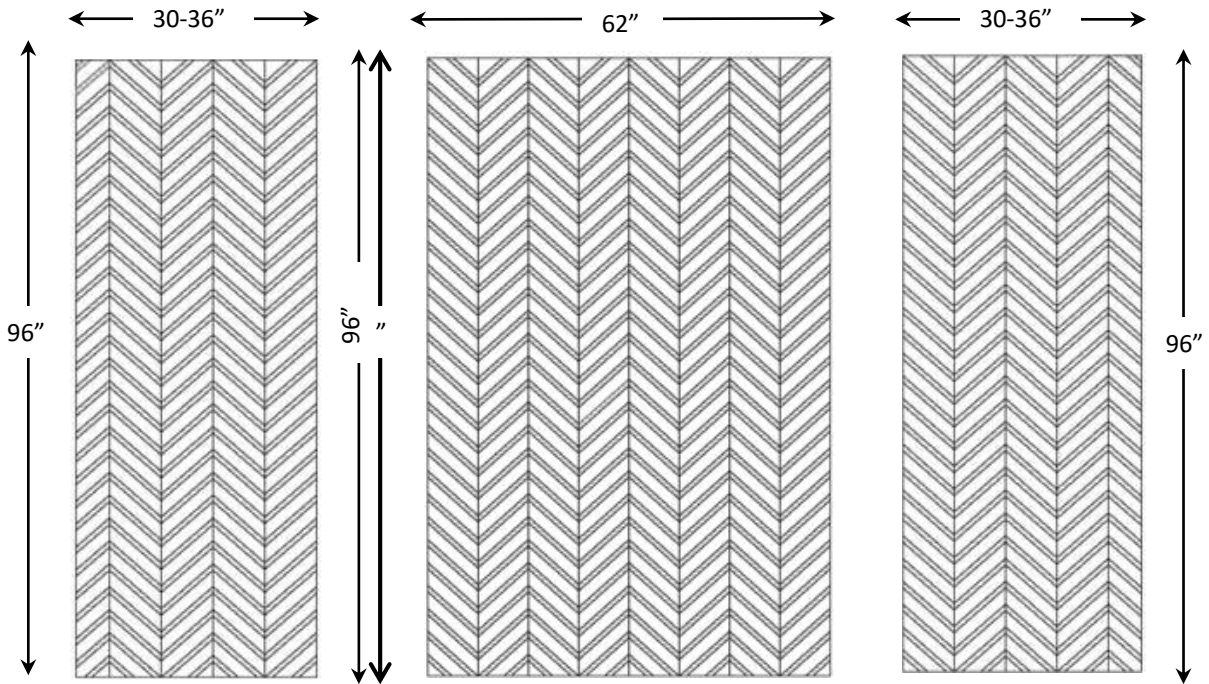

### Standard Features:

- New Chevron H4 design
- Up to 96" (244 cm) Max height.
- Back Wall: 60" (152 cm) Max width.
- Side Walls: Up to 36" (91 cm) Max width.
- ¼ Nominal thickness.
- Matte Finish.

### Optional Accesories:

- 2 x 1 ¼" x up to 96" Trim Strips
- 2 x ¾" x up to 96" Trim Strips
- Soap Dishes
- Shampoo Shelves
- Foot Rests
- Accesorie ledge