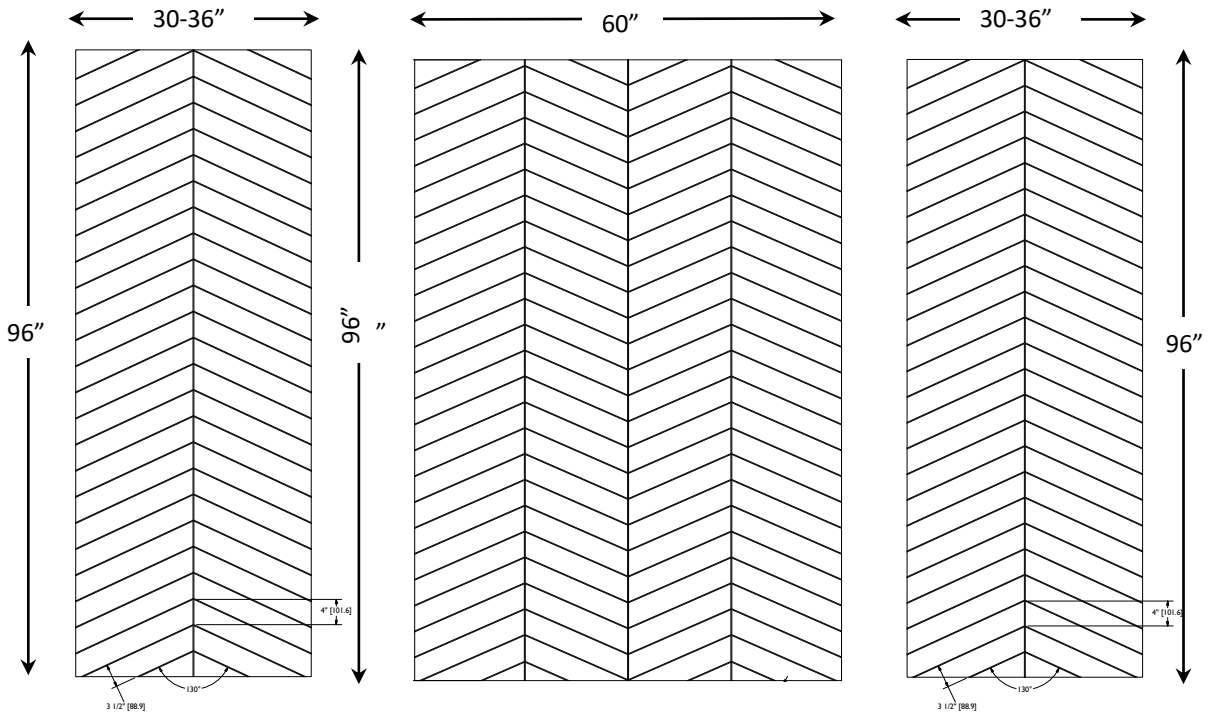

Chevron - FFI

Optional Accessories:

- 2 x 1 1/4" x up to 96" Trim Strips
- 2 x 3/4" x up to 96" Trim Strips
- Soap Dishes
- Shampoo Shelves
- Foot Rests
- Accessorie ledge

Standard Features:

- New Chevron for FFI design
- Up to 96" (244 cm) Max height.
- Back Wall: 60" (152 cm) Max width.
- Side Walls: Up to 36"(91 cm) Max width.
- 1/4 Nominal thickness.
- Matte Finish.