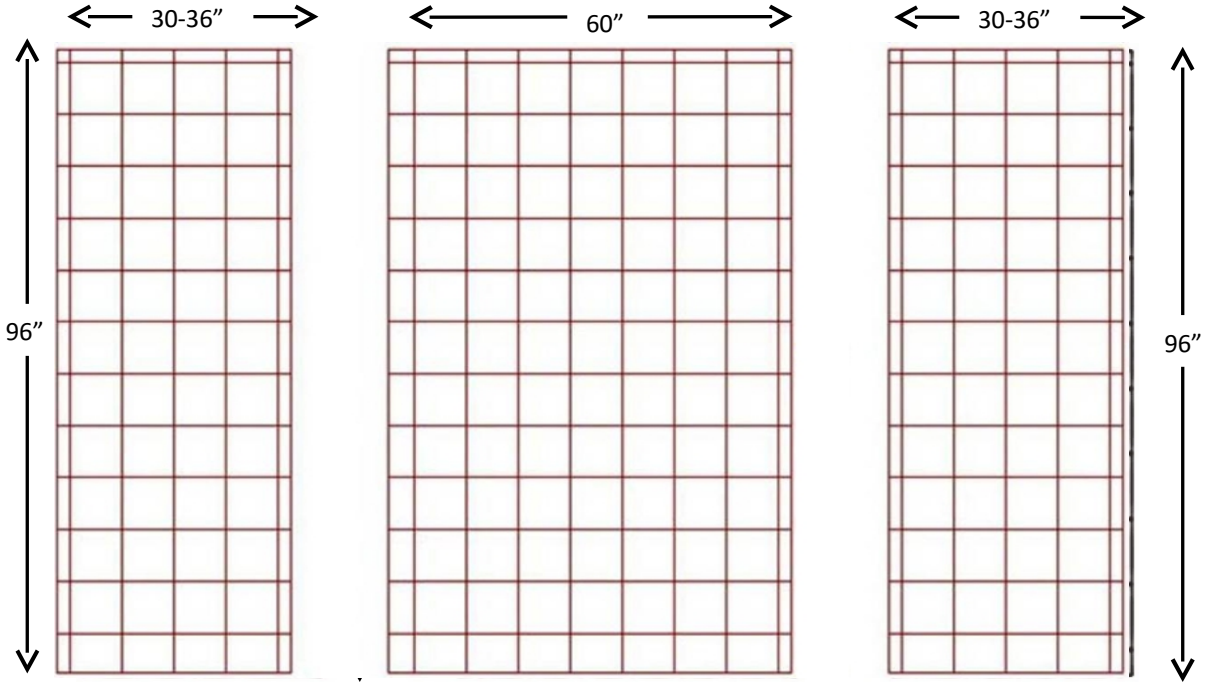

8" x 8" Smooth Tile

Standard Features:

- Brick size 8" x 8" (20.4" x 20.4 cm).
- Up to 96" (244 cm) Max height.
- Back Wall: 60" (152 cm) Max width.
- Side Walls: Up to 36"(91 cm) Max width.
- ¾ Nominal thickness.
- Matte Finish.

Optional Accessories:

- 2 x 1 ½" x up to 96" Trim Strips
- 2 x ¾" x up to 96" Trim Strips
- Soap Dishes
- Shampoo Shelves
- Foot Rests
- Accessorie ledge