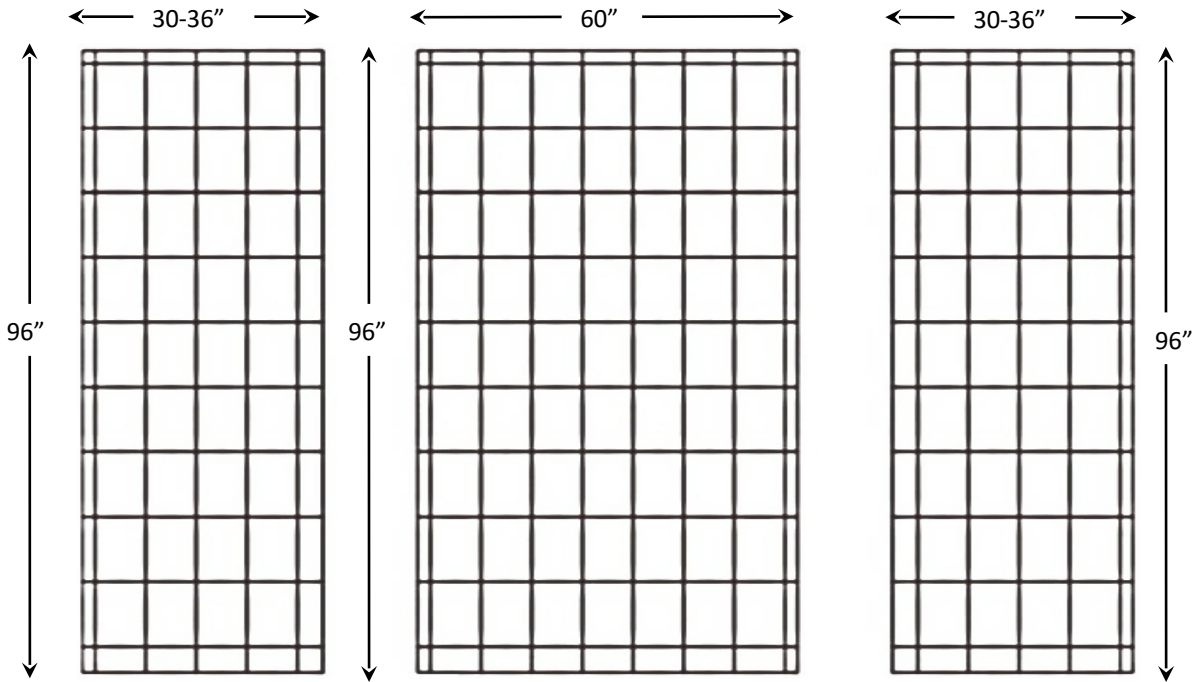

8" x 10" Tile Smooth

Standard Features:

Optional Accesories:

- Individual "tile" size, 8"x10" (20.4 x 25.4 cm).
- Up to 96" (244 cm) Max height.
- Back Wall: 60" (152 cm) Max width.
- Side Walls: Up to 36" (91 cm) Max width.
- 1/4" Nominal thickness.
- Gloss & Matte Finish.

- 2 x 1 1/4" x up to 96" Trim Strips
- 2 x 3/4" x up to 96" Trim Strips
- Soap Dishes
- Shampoo Shelves
- Foot Rests
- Accesorie ledge