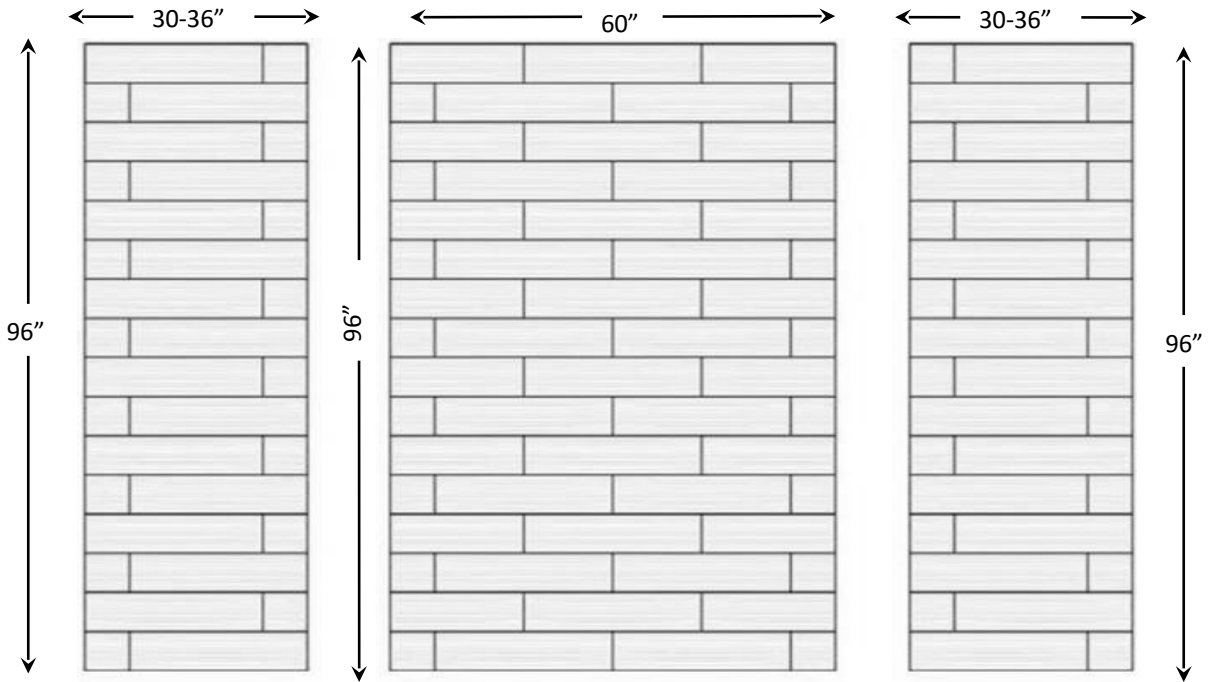

6" x 24" Vision

Standard Features:

Optional Accesories:

- Individual brick size 6" x 24" (15 x 61 cm)
- Up to 96" (244 cm) Max height.
- Back Wall: 60" (152 cm) Max width.
- Side Walls: Up to 36"(91 cm) Max width.
- ¾ Nominal thickness.
- Matte Finish.

- 2 x 1 ¼" x up to 96" Trim Strips
- 2 x ¾" x up to 96" Trim Strips
- Soap Dishes
- Shampoo Shelves
- Foot Rests
- Accesorie ledge