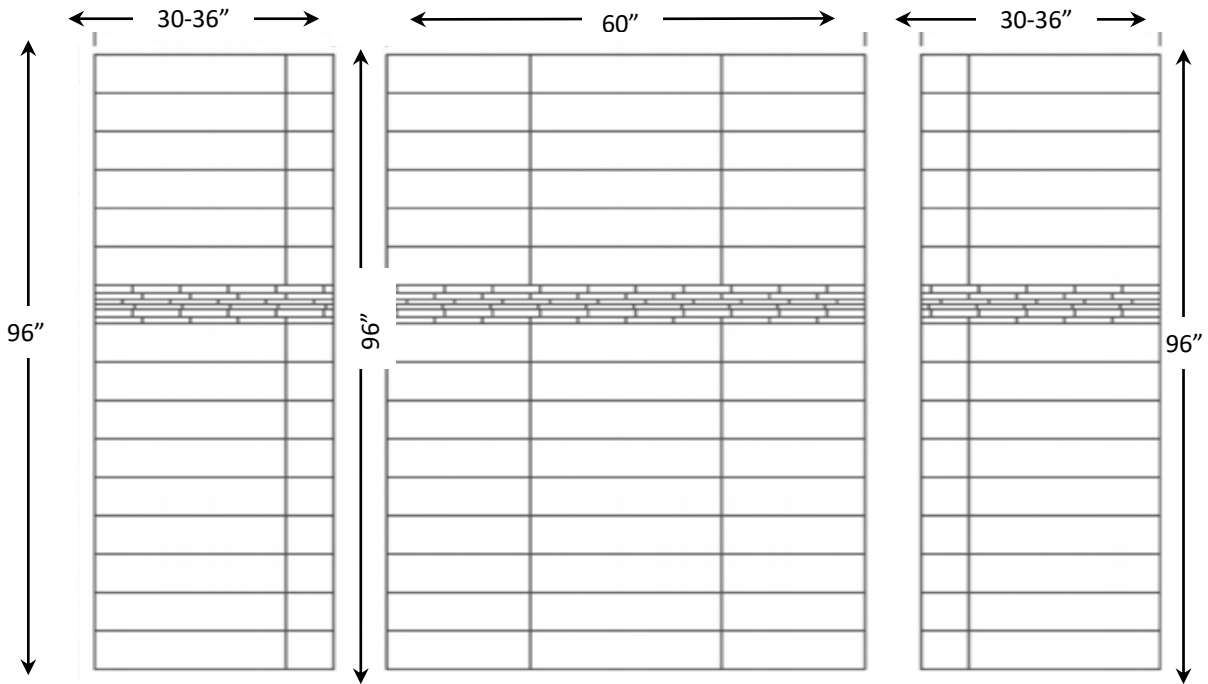

6" x 24" Stacked

Standard Features:

- Individual brick size 6" x 24" (15 x 61 cm)
- Stacked detail.
- Up to 96" (244 cm) Max height.
- Back Wall: 60" (152 cm) Max width.
- Side Walls: Up to 36" (91 cm) Max width.
- ¼ Nominal thickness.
- Matte Finish.

Optional Accesories:

- 2 x 1 ¼" x up to 96" Trim Strips
- 2 x ¾" x up to 96" Trim Strips
- Soap Dishes
- Shampoo Shelves
- Foot Rests
- Accesorie ledge