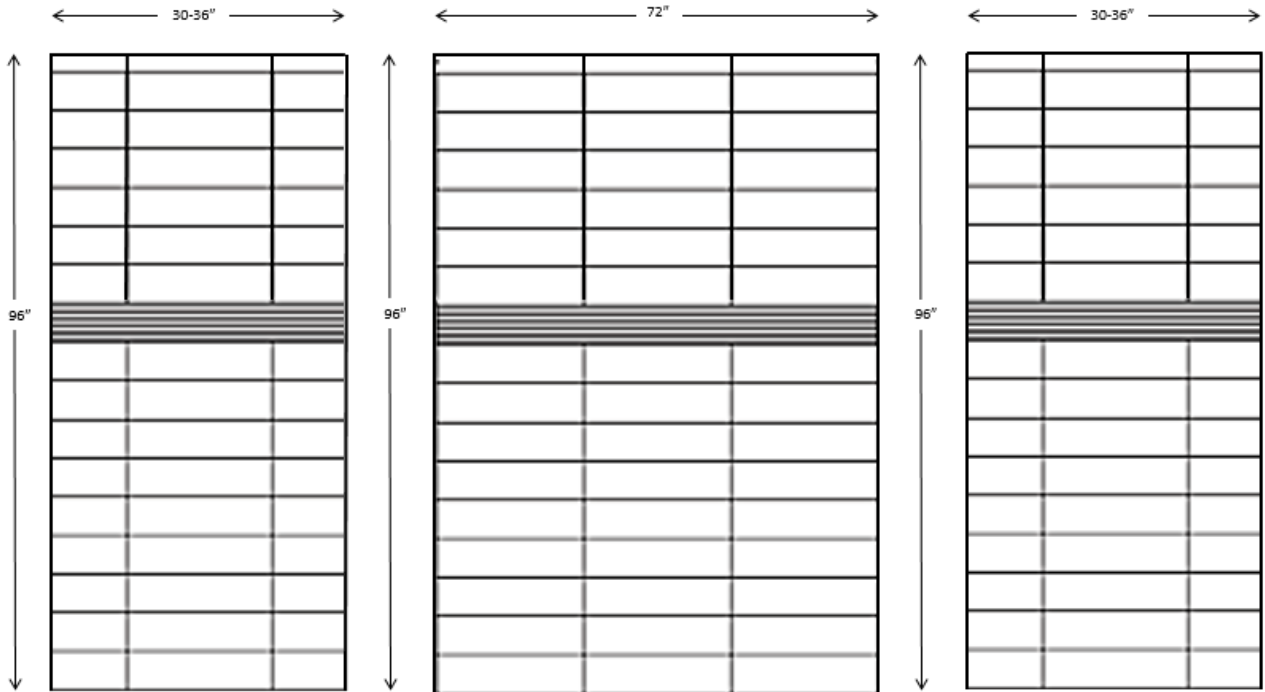

6"x24" Linear listello

Standard Features:

- Individual "tile" size, 6"x24" (15x 61" cm).
- Up to 96" (244 cm) Max height.
- Back Wall: 60" (152 cm) Max width.
- Side Walls: 36" (91 cm) Max width.
- ¼ Nominal thickness.
- Matte Finish.

Optional Accesories:

- 2 x 1 ¼" x up to 96" Trim Strips
- 2 x ¾" x up to 96" Trim Strips
- Soap Dishes
- Shampoo Shelves
- Foot Rests
- Accesorie ledge