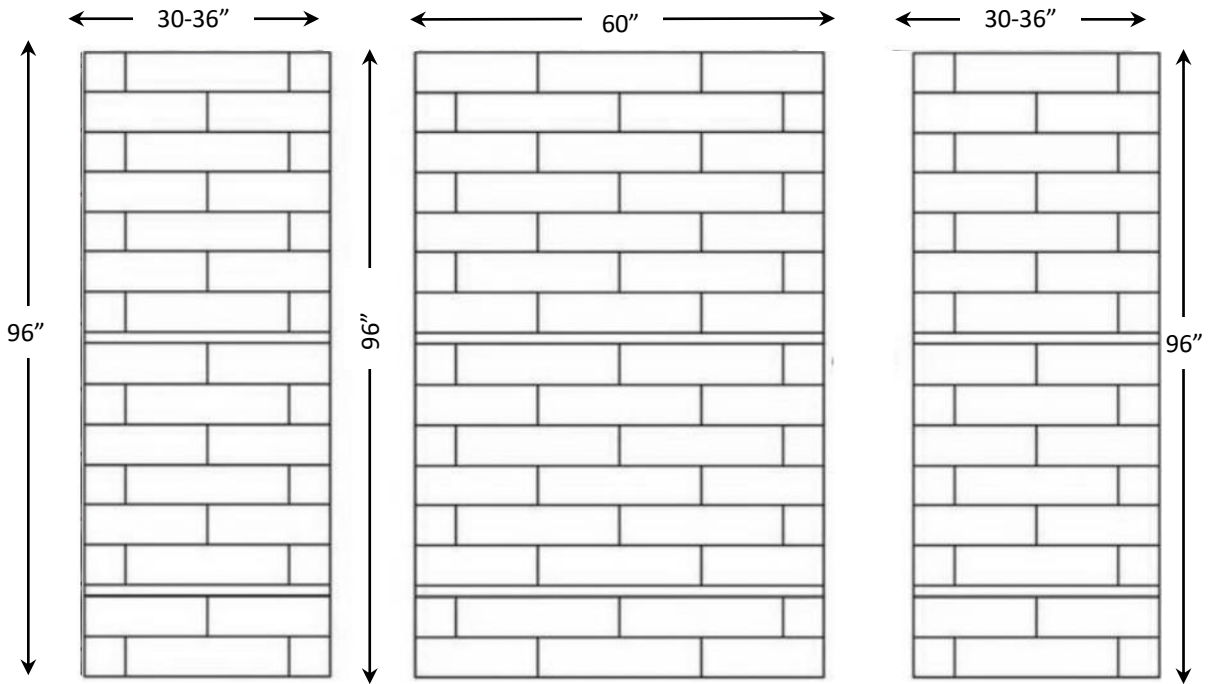

6" x 24" Contemporary

Standard Features:

- Individual brick size 6" x 24" (15 x 61 cm)
- Up to 96" (244 cm) Max height.
- Back Wall: 60" (152 cm) Max width.
- Side Walls: Up to 36" (91 cm) Max width.
- ½ Nominal thickness.
- Gloss & Matte Finish.

Optional Accessories:

- 2 x 1 ¼" x up to 96" Trim Strips
- 2 x ¾" x up to 96" Trim Strips
- Soap Dishes
- Shampoo Shelves
- Foot Rests
- Accessorie ledge