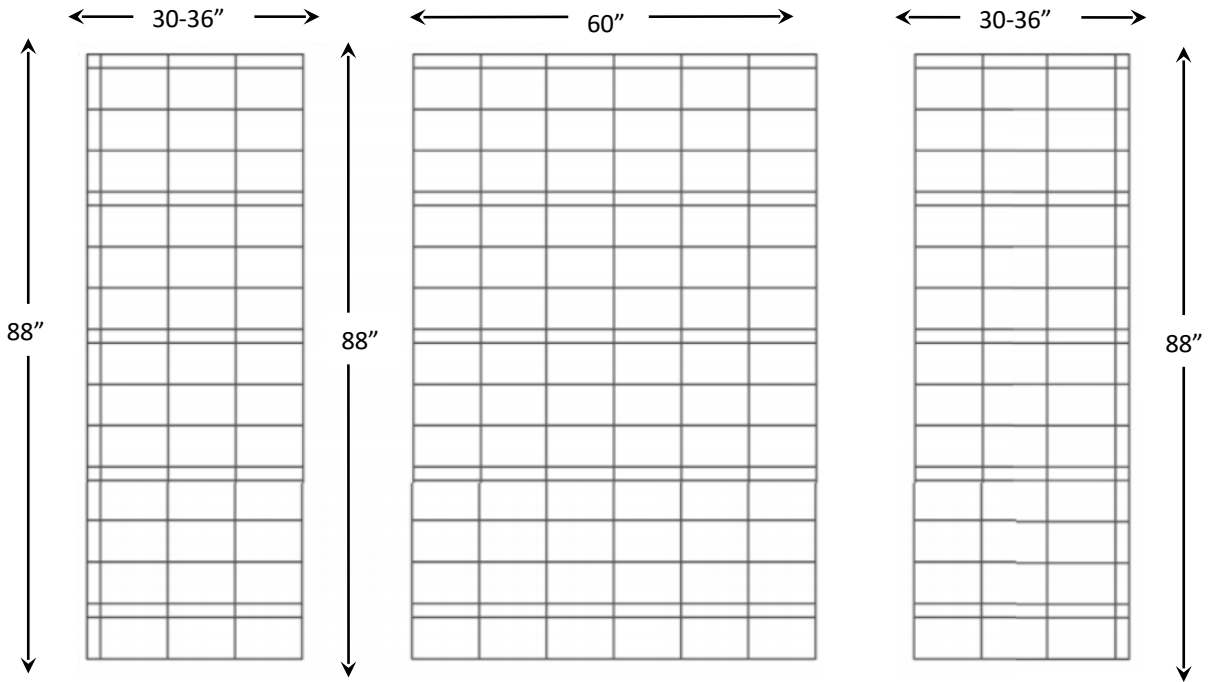

# 6" x 10" Smooth Tile

### Optional Accessories:

- Brick size 6" x 10" (15.3" x 25.5 cm).
- Up to 96" (244 cm) Max height.
- Back Wall: 60" (152 cm) Max width.
- Side Walls: Up to 36"(91 cm) Max width.
- ¼ Nominal thickness.
- Matte Finish.

- 2 x 1 ¼" x up to 96" Trim Strips
- 2 x ¾" x up to 96" Trim Strips
- Soap Dishes
- Shampoo Shelves
- Foot Rests
- Accessorie ledge