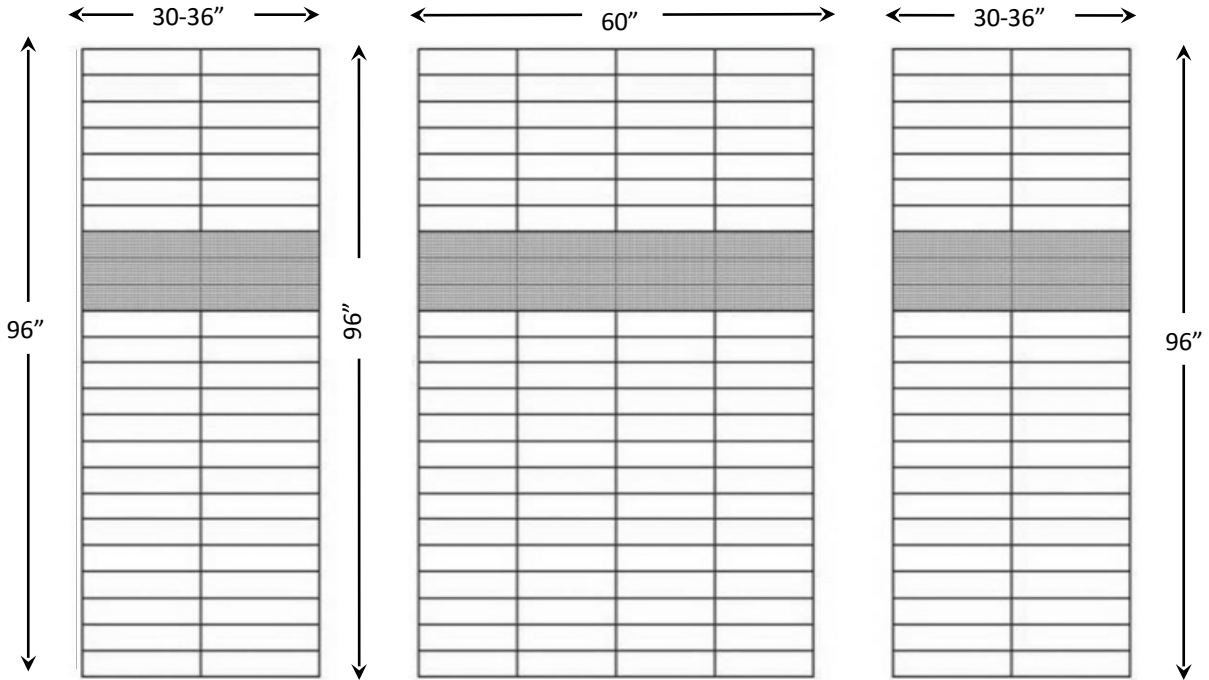

4" x 15" Confetti

Standard Features:

Optional Accessories:

- Individual brick size 4" x 15" (10 x 38 cm)
- Up to 96" (244 cm) Max height.
- Back Wall: 60" (152 cm) Max width.
- Side Walls: Up to 36"(91 cm) Max width.
- ½ Nominal thickness.
- Gloss & Matte Finish.

- 2 x 1 ¼" x up to 96" Trim Strips
- 2 x ¾" x up to 96" Trim Strips
- Soap Dishes
- Shampoo Shelves
- Foot Rests
- Accessorie ledge