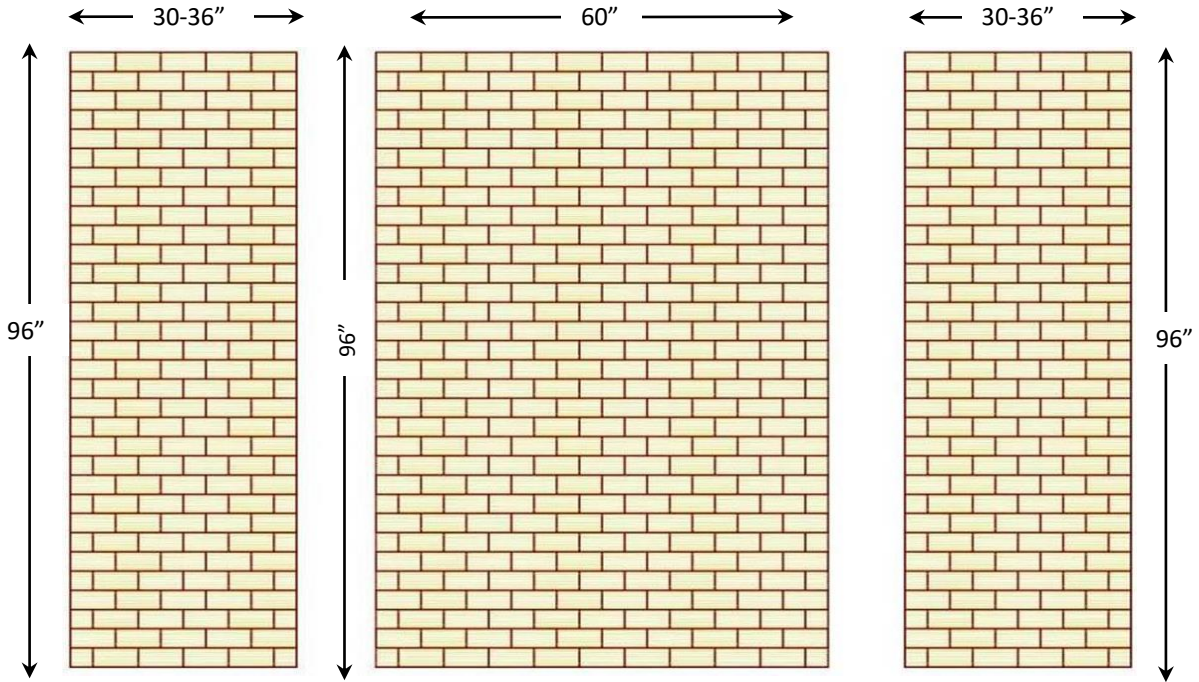

# 3" x 6" Vision

### Optional Accessories:

- Individual "tile" size, 3"x6" (7.7 x 15.3" cm).
- Up to 96" (244 cm) Max height.
- Back Wall: 60" (152 cm) Max width.
- Side Walls: Up to 36"(91 cm) Max width.
- ¼ Nominal thickness.
- Matte Finish.

- 2 x 1 ¼" x up to 96" Trim Strips
- 2 x ¾" x up to 96" Trim Strips
- Soap Dishes
- Shampoo Shelves
- Foot Rests
- Accesorie ledge