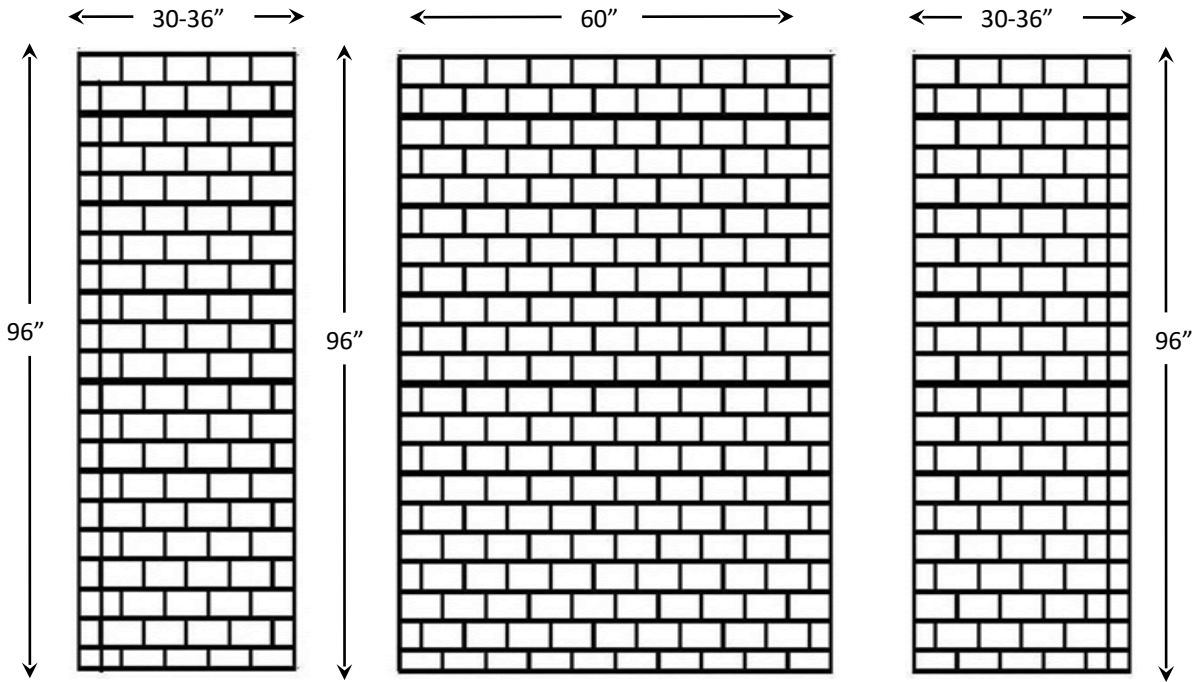

# 3" x 6" Subway

### Optional Accessories:

- Individual "tile" size, 3"x6" (7.7 x 15.3" cm).
- Up to 96" (244 cm) Max height.
- Back Wall: 60" (152 cm) Max width.
- Side Walls: Up to 36" (91 cm) Max width.
- ½ Nominal thickness.
- Gloss & Matte Finish.

- 2 x 1 ¼" x up to 96" Trim Strips
- 2 x ¾" x up to 96" Trim Strips
- Soap Dishes
- Shampoo Shelves
- Foot Rests
- Accessorie ledge