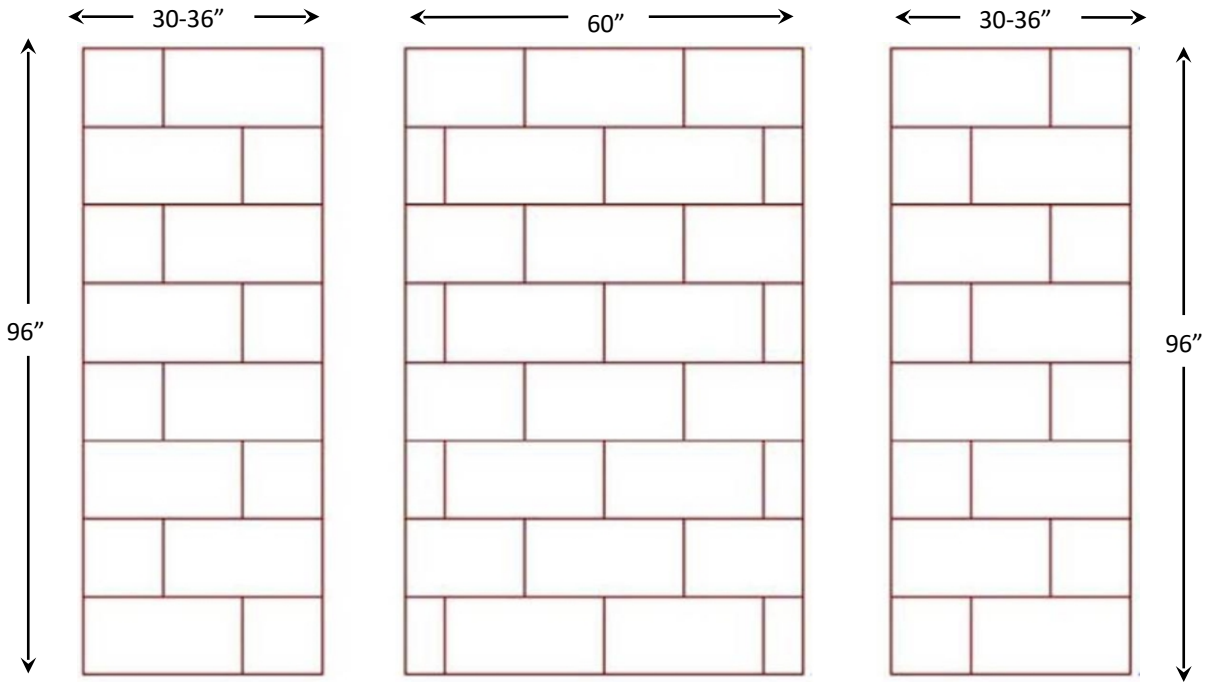

13" x 20" Tile slab

Standard Features:

- Up to 96" (244 cm) Max height.
- Back Wall: 60" (152 cm) Max width.
- Side Walls: Up to 36"(91 cm) Max width.
- ¾ Nominal thickness.
- Matte Finish.

Optional Accesories:

- 2 x 1 ¼" x up to 96" Trim Strips
- 2 x ¾" x up to 96" Trim Strips
- Soap Dishes
- Shampoo Shelves
- Foot Rests
- Accesorie ledge