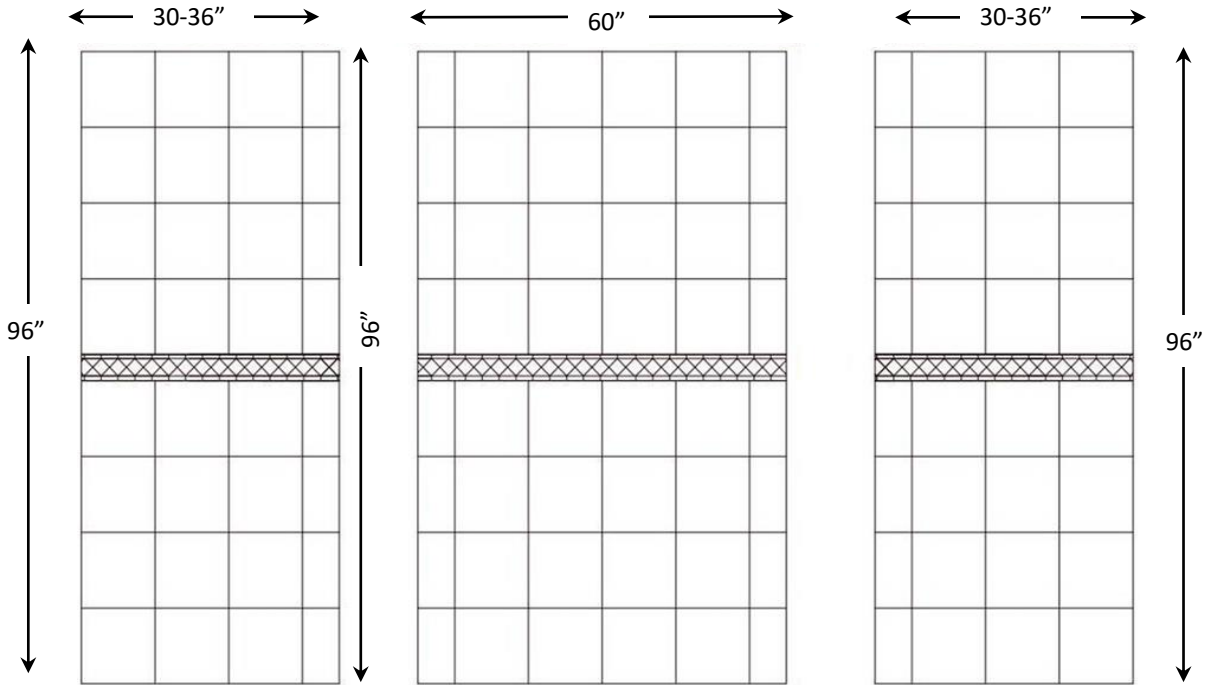

12" x 12" Colonial

Standard Features:

- Up to 96" (244 cm) Max height.
- Back Wall: 60" (152 cm) Max width.
- Side Walls: Up to 36" (91 cm) Max width.
- ¾ Nominal thickness.
- Matte Finish.

Optional Accessories:

- 2 x 1 ¼" x up to 96" Trim Strips
- 2 x ¾" x up to 96" Trim Strips
- Soap Dishes
- Shampoo Shelves
- Foot Rests
- Accessorie ledge