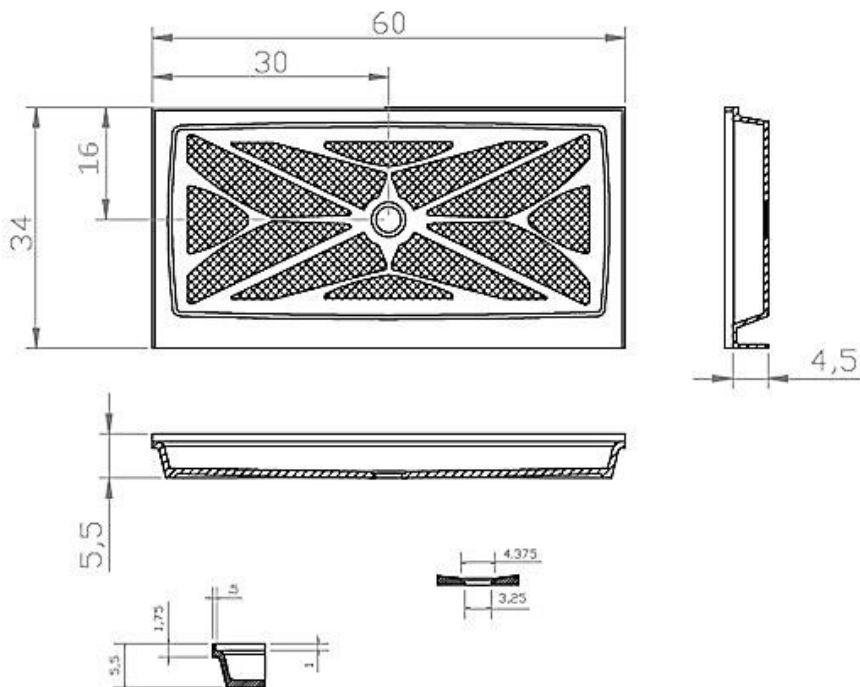

34" X 60"

Standard Features:

Solid one – piece construction.
Pre leveled rests on subfloor.
Mold and mildew resistant.
Bacteria resistant.
Textured non - slip finish.
Abrasion resistan gelcoat surface.

Specifications:

Size: 34" x 60" size.
Drain: Center 16-30.

NOTE: In the casting process slight shrinkage in lenght will occur 1/8" - 1/2"