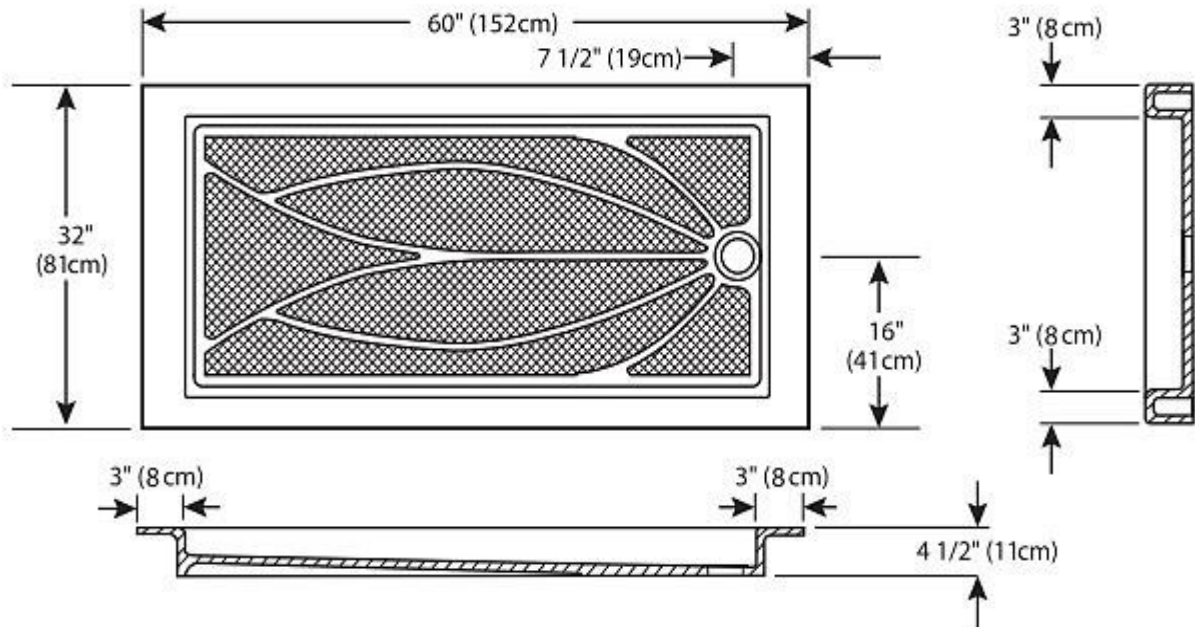

32" x 60" REVERSIBLE SHOWER BASE

Standard Features:

- Available in left hand and right hand version.
- Designed for tub replacements.
- 2" treshholds on each side.
- Solid one- piece construction.
- Pre leveled, rests on subfloor.
- Mold and mildew resistant.
- "Grout free" and non-porous.
- Stain resistan and easy to clean.
- Waterproof and leakproof.

Specifications:

- Size: 32" x 60" size.
- Offset Drain.

NOTE: In the casting process slight shrinkage in length will occur 1/8" - 1/2"