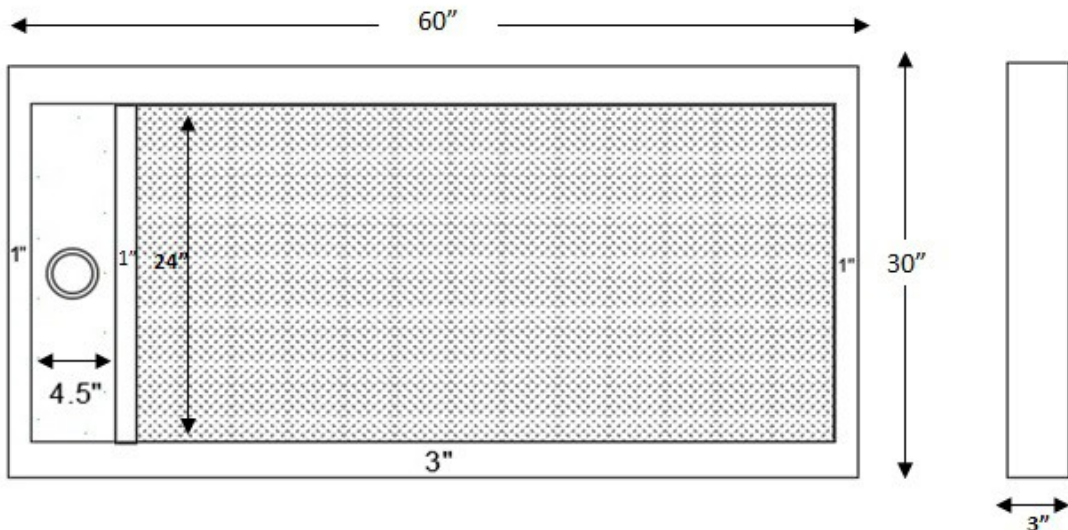

# 30" x 60" REVERSIBLE TRENCH DRAIN

## SHOWER PAN 3" TRESHOLD

### Specifications:

- Size: 30" x 60" size.
- Drain: Center 15-3 ½.
- Trench: 4 ½ width.
- Treshold: 3"

NOTE: In the casting process slight shrinkage in lenght will occur 1/8" - 1/2"