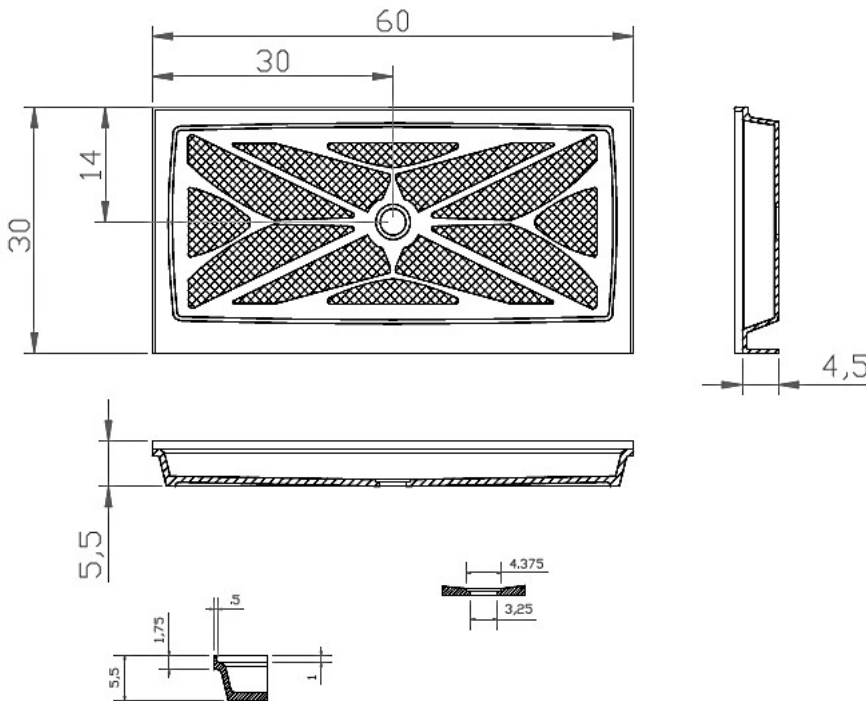

# 30" X 60"

### Standard Features:

- Solid one – piece construction.
- Pre leveled rests on subfloor.
- Mold and mildew resistant.
- Bacteria resistant.
- Textured non - slip finish.
- Abrasion resistan gelcoat surface.

### Specifications:

- Size: 30" x 60" size.
- Drain: Center 14-30.

NOTE: In the casting process slight shrinkage in lenght will occur 1/8" - 1/2"